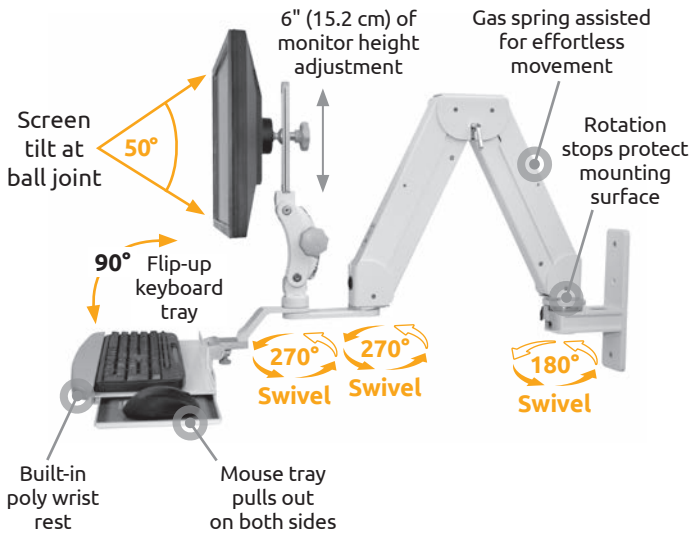

ELITE 5216 WORKSTATION

True Sit-Stand Workstations

ELP5216-WT-KUB with Paralink monitor mount and Flip-up Keyboard Tray.

ELP5216-WT-KUB-MW in pediatrics with Paralink monitor mount and WorkSurface Tray.