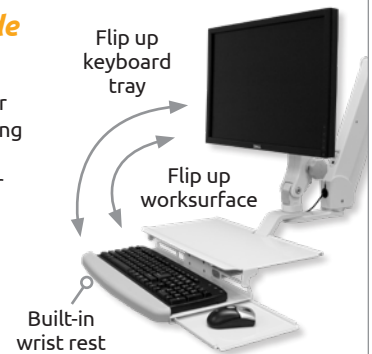

KEYBOARD ULTRA SLIDE DIMENSIONS	
Tray Width (Left to Right)	20.5" (52 cm)
Tray Depth (Back to Front)	10" (25.4 cm)
Tray Depth w/Keyboard Tray Extended	16.5" (42 cm)
Mouse Tray Extension	9.75" (24.7 cm)
Mouse Tray Depth	7.25" (18.4 cm)
Stowed Depth	10" (25.4 cm)