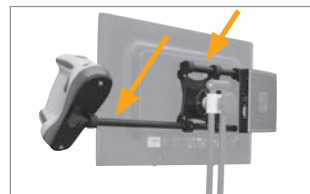

Available Options

Behind-the-monitor Scanner Mount. Behind-the-monitor Mini-PC Mount.