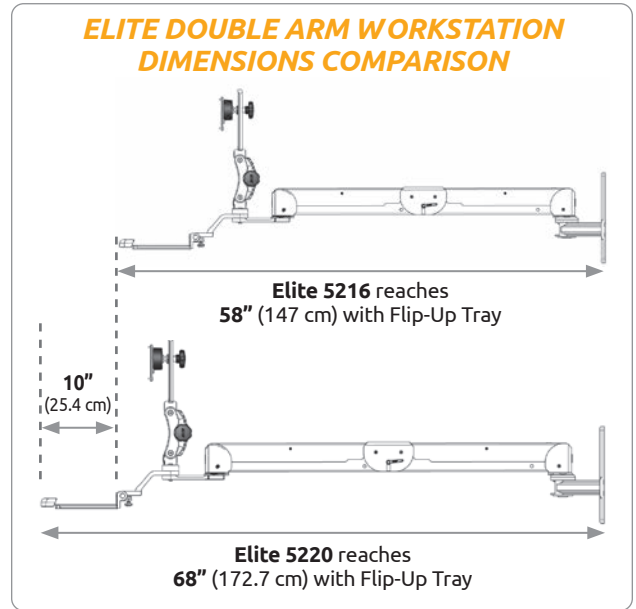

ELITE 5220 WORKSTATION

Industry-leading REACH and ADJUSTABILITY

ELP5220-WT-KUB-DR22 with Paralink monitor mount and Flip-up Keyboard Tray. Shown with AG Neovo medical grade monitor.

The Elite 5220 and 5216 have identical range of motion.

The Elite 5220 provides 10" (25.4 cm) more horizontal reach and 12" (30.5 cm) additional vertical movement.

(left) **ELP5220LT-MW**
Elite 5220 with a laptop tray.
(center) **ELP5220-WT-KUB-WB**
in ICU with Paralink monitor mount and Flip-Up Keyboard Tray.
(right) **ELP5220-WT-KUB-MW**
Elite 5220 configured with Paralink monitor mount and Flip-up Keyboard Tray.