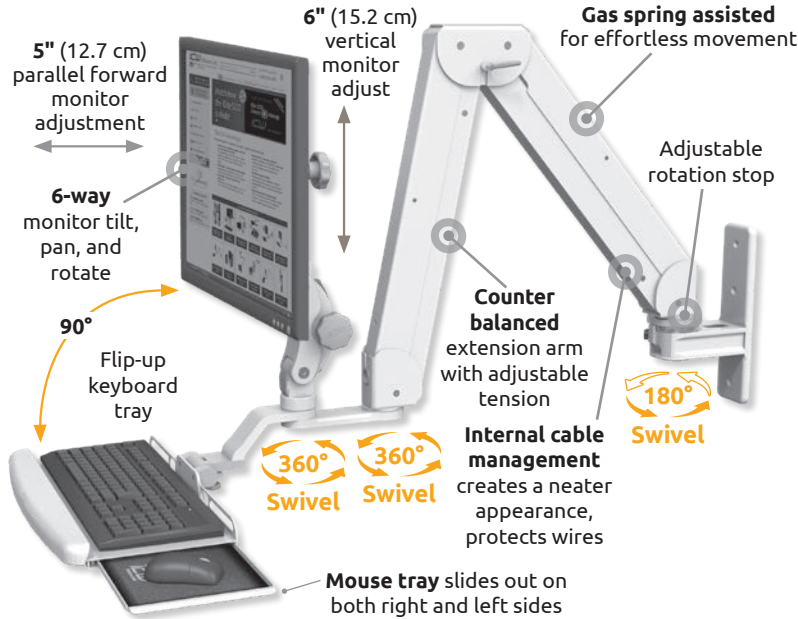

ELITE 5220 WORKSTATION

Industry-leading REACH and ADJUSTABILITY

ELP5220-WT-KUB-DR22 with Paralink monitor mount and Flip-up Keyboard Tray. Shown with AG Neovo medical grade monitor.

The Elite 5220 and 5216 have identical range of motion.

The Elite 5220 provides 10" (25.4 cm) more horizontal reach and 12" (30.5 cm) additional vertical movement.

(left) **ELP5220LT-MW**
Elite 5220 with a laptop tray.
(center) **ELP5220-WT-KUB-WB**
in ICU with Paralink monitor mount and Flip-Up Keyboard Tray.
(right) **ELP5220-WT-KUB-MW**
Elite 5220 configured with Paralink monitor mount and Flip-up Keyboard Tray.